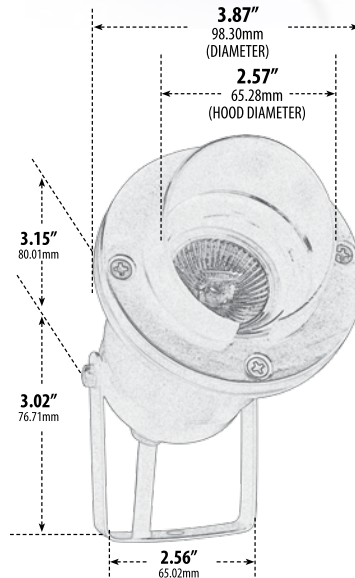

# LV109

## DIRECTIONAL SPOT LIGHT WITH HOOD

**P-SND-01  
TREE STAND**  
(Sold Separately)

- ▶ **Material:** Powder Coated Cast Aluminum
- ▶ **Lens:** Clear, Heat Resistant, Tempered Glass
- ▶ **Lamp:** MR16 Bi-Pin Base (50W Maximum)

Overall Dimensions: 7.00"H x 3.87"W x 5.50"D

Maximum Height: 8.00"

Minimum Height: 5.25"

Maximum Depth: 6.00"

Minimum Depth: 4.25"

Weight: 1.00 lbs

Approximate Wire Length: 17"

Box Dimensions: 8.75"H x 4.75"W x 4.00"D