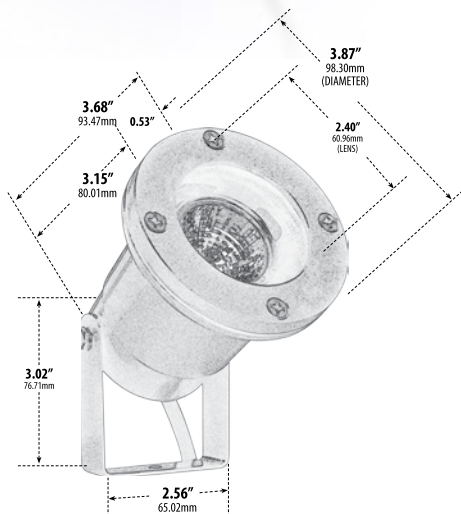

LV108

DIRECTIONAL SPOT LIGHT

**P-SND-01
TREE STAND**
(Sold Separately)

- ▶ **Material:** Powder Coated Cast Aluminum
- ▶ **Lens:** Clear, Heat Resistant, Tempered Glass
- ▶ **Lamp:** MR16 Bi-Pin Base (50W Maximum)

MODEL NUMBER	LAMP TYPE	ILLUMINANT TYPE	WATTS (W)	VOLTS (V)	LAMP(S) INCLUDED?
LV108	MR16	HALOGEN	20	12	YES
LV108-LED3	MR16-LED	LED COB	3	12	YES
LV108-LED7	MR16-LED	SMD LED	7	12	YES

Pre-wired with UL Listed Direct Burial Wire/Cable

- ▶ **Adjustable U-Shaped Bracket with Ground Spike**
- ▶ **P-SND-01 Tree Stand** (sold separately)
- ▶ **Connector Available:** P-CN01 (sold separately)
- ▶ **Available Finish:** Black, White, Bronze, Green, Verde Green
- ▶ **ETL Approved**

Overall Dimensions: 7.00"H x 3.87"W x 5.00"D

Maximum Height: 8.00"
 Minimum Height: 5.00"
 Maximum Depth: 6.00"
 Minimum Depth: 4.25"

Weight: 1.00 lbs
 Approximate Wire Length: 17"
 Box Dimensions: 7.50"W x 4.75"H x 3.75"D