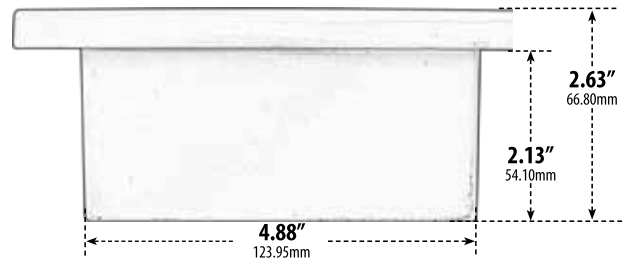

LV655

RECESSED BRICK, STEP AND WALL LIGHT

- ▶ **Material:** Powder Coated Cast Aluminum
- ▶ **Lens:** Clear, Heat Resistant, Tempered Glass
- ▶ **Lamp:** JC Bi-Pin Base (35W Maximum)

MODEL NUMBER	LAMP TYPE	ILLUMINANT TYPE	WATTS (W)	VOLTS (V)	LAMP(S) INCLUDED?
LV655	JC	HALOGEN	20	12	YES
LV-LED655	LED BOARD	18 LEDs	1.8	12	YES

- ▶ **Available Color:** Black, Bronze, White, Verde Green, Electroplated Antique Copper
- ▶ **Connector Available:** P-CN01 (sold separately)
- ▶ **Replacement Cover Plate:** P-CVR-LV655 (sold separately)
- ▶ **ETL Approved**

Overall Dimensions:
3.88"H x 6.44"W x 2.63"D

Weight: 1.0 lbs
Box Dimensions: 6.50"H x 4.00"W x 3.00"D
Lamp Included

DABMAR
LIGHTING

DABMAR LIGHTING INCORPORATED

2140 Eastman Ave . Oxnard, CA 93030 . 805.604.9090 . f: 805.604.9050 . www.dabmar.com