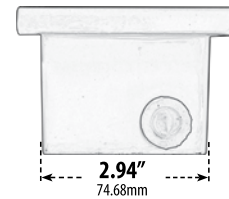

LV655

RECESSED BRICK, STEP AND WALL LIGHT

- ▶ **Material:** Powder Coated Cast Aluminum
- ▶ **Lens:** Clear, Heat Resistant, Tempered Glass
- ▶ **Lamp:** JC Bi-Pin Base (35W Maximum)

MODEL NUMBER	LAMP TYPE	ILLUMINANT TYPE	WATTS (W)	VOLTS (V)	LAMP(S) INCLUDED?
LV655	JC	HALOGEN	20	12	YES
LV-LED655	LED BOARD	18 LEDs	1.8	12	YES

- ▶ **Available Color:** Black, Bronze, White, Verde Green, Electroplated Antique Copper
- ▶ **Connector Available:** P-CN01 (sold separately)
- ▶ **Replacement Cover Plate:** P-CVR-LV655 (sold separately)
- ▶ **ETL Approved**

Overall Dimensions:
3.88"H x 6.44"W x 2.63"D

Weight: 1.0 lbs
Box Dimensions: 6.50"H x 4.00"W x 3.00"D
Lamp Included

DABMAR
LIGHTING

DABMAR LIGHTING INCORPORATED

2140 Eastman Ave . Oxnard, CA 93030 . 805.604.9090 . f: 805.604.9050 . www.dabmar.com