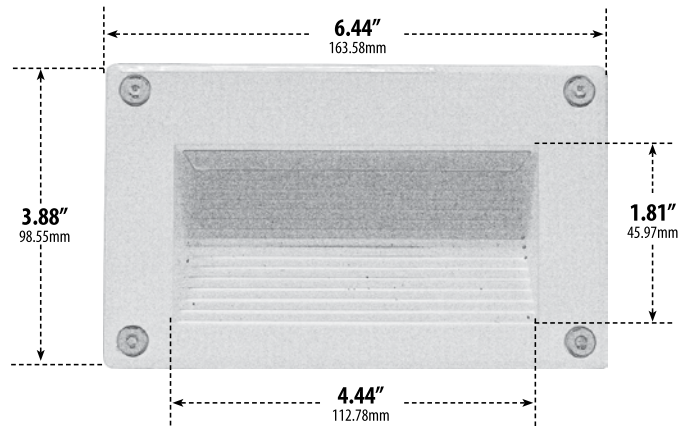

LV655

RECESSED BRICK, STEP AND WALL LIGHT

- ▶ **Material:** Powder Coated Cast Aluminum
- ▶ **Lens:** Clear, Heat Resistant, Tempered Glass
- ▶ **Lamp:** JC Bi-Pin Base (35W Maximum)

MODEL NUMBER	LAMP TYPE	ILLUMINANT TYPE	WATTS (W)	VOLTS (V)	LAMP(S) INCLUDED?
LV655	JC	HALOGEN	20	12	YES
LV-LED655	LED BOARD	18 LEDs	1.8	12	YES

- ▶ **Available Color:** Black, Bronze, White, Verde Green, Electroplated Antique Copper
- ▶ **Connector Available:** P-CN01 (sold separately)
- ▶ **Replacement Cover Plate:** P-CVR-LV655 (sold separately)
- ▶ **ETL Approved**

Overall Dimensions:
3.88"H x 6.44"W x 2.63"D

Weight: 1.0 lbs
Box Dimensions: 6.50"H x 4.00"W x 3.00"D
Lamp Included

DABMAR
LIGHTING

DABMAR LIGHTING INCORPORATED

2140 Eastman Ave . Oxnard, CA 93030 . 805.604.9090 . f: 805.604.9050 . www.dabmar.com