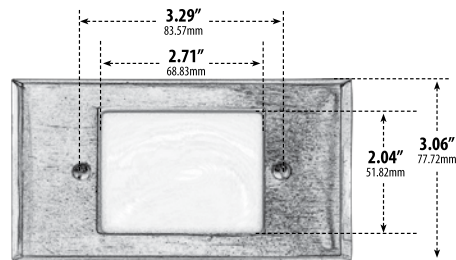

## RECESSED OPEN FACE BRICK, STEP AND WALL LIGHT

**LV612-B**

**LV612-CP**

**LV612-VG**

**LV612-ABS**

**LV612-W**

**LV612-ABZ**

Overall Dimensions:  
2.64"H x 5.71"W x 3.06"D

Maximum Height: 2.64"  
Width: 5.71"  
Maximum Depth: 3.06"

Weight: 0.8lbs  
Approximate Wire Length: 16"  
Box Dimensions: 6.0"W x 3.25"H x 3.25"D

- ▶ **Faceplate Material:** See below
- ▶ **Housing Material:** Brass
- ▶ **Lens:** Frosted, Heat Resistant, Tempered Glass
- ▶ **Lamp:** 93/1156 Bay Base (21W Maximum)