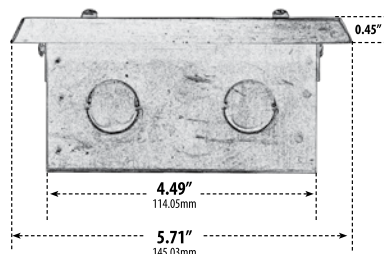

## RECESSED OPEN FACE BRICK, STEP AND WALL LIGHT

**LV612-B**

**LV612-CP**

**LV612-VG**

**LV612-ABS**

**LV612-W**

**LV612-ABZ**

Overall Dimensions:  
2.64"H x 5.71"W x 3.06"D

Maximum Height: 2.64"  
Width: 5.71"  
Maximum Depth: 3.06"

Weight: 0.8lbs  
Approximate Wire Length: 16"  
Box Dimensions: 6.0"W x 3.25"H x 3.25"D

- ▶ **Faceplate Material:** See below
- ▶ **Housing Material:** Brass
- ▶ **Lens:** Frosted, Heat Resistant, Tempered Glass
- ▶ **Lamp:** 93/1156 Bay Base (21W Maximum)