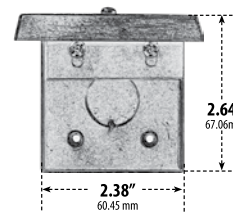

## RECESSED OPEN FACE BRICK, STEP AND WALL LIGHT

**LV612-B**

**LV612-CP**

**LV612-VG**

**LV612-ABS**

**LV612-W**

**LV612-ABZ**

Overall Dimensions:  
2.64"H x 5.71"W x 3.06"D

Maximum Height: 2.64"  
Width: 5.71"  
Maximum Depth: 3.06"

Weight: 0.8lbs  
Approximate Wire Length: 16"  
Box Dimensions: 6.0"W x 3.25"H x 3.25"D

- ▶ **Faceplate Material:** See below
- ▶ **Housing Material:** Brass
- ▶ **Lens:** Frosted, Heat Resistant, Tempered Glass
- ▶ **Lamp:** 93/1156 Bay Base (21W Maximum)