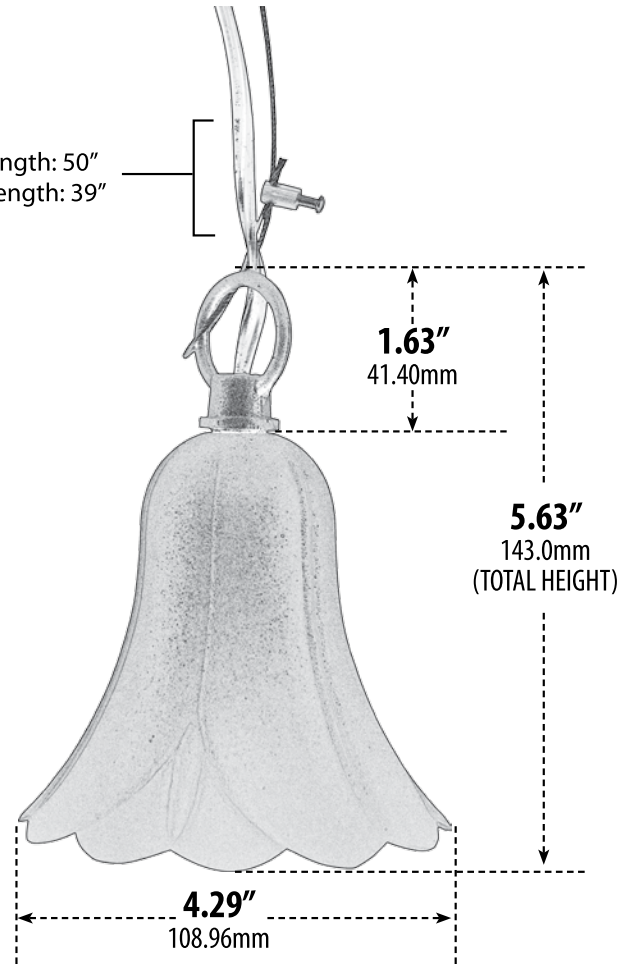

# LV403

## TREE LIGHT

Approx. Wire Length: 50"  
Approx Cable Length: 39"

- ▶ **Material:** Powder Coated Cast Aluminum
- ▶ **Lens:** No Lens, Open Lamp
- ▶ **Lamp:** 1156/93 SC (21W Maximum)

MODEL NUMBER	LAMP TYPE	ILLUMINANT TYPE	WATTS (W)	VOLTS (V)	LAMP(S) INCLUDED?
LV403	1156/93	INCANDESCENT	21	12	YES

- ▶ **Available Color:** Black, Green, Verde Green
- ▶ **Chain and Wire/Cable Included**
- ▶ **Connector Available:** P-CN01 (sold separately)
- ▶ **ETL Approved**

Overall Dimensions:  
5.63"H x 4.29"W x 4.29"D

Weight: 0.4 lbs  
Box Dimensions: 5.88"H x 4.50"W x 4.50"D

**DABMAR**  
LIGHTING

DABMAR LIGHTING INCORPORATED

2140 Eastman Ave . Oxnard, CA 93030 . 805.604.9090 . f: 805.604.9050 . www.dabmar.com