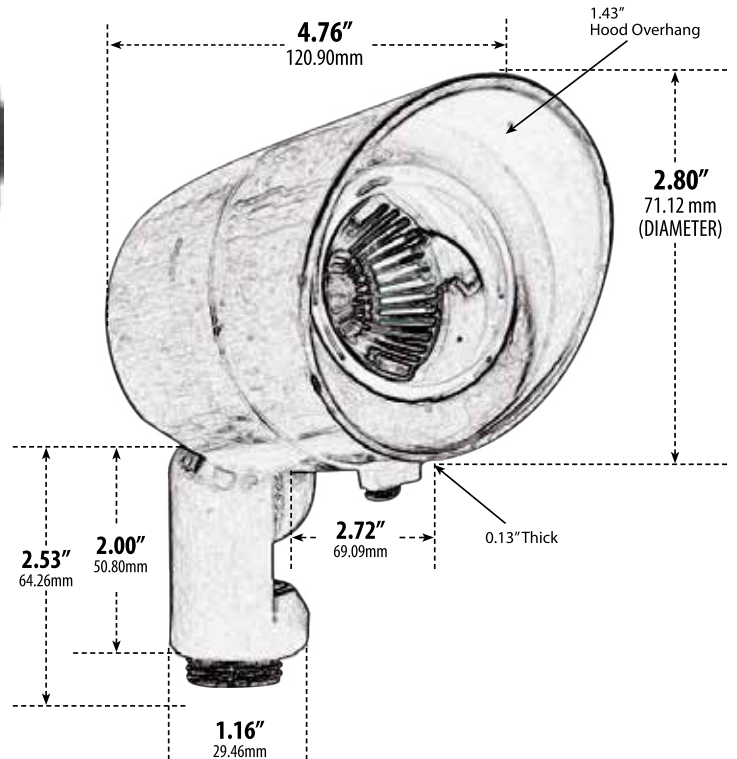

## DIRECTIONAL SPOT LIGHT WITH HOOD

- ▶ **Material:** Fiberglass
- ▶ **Lens:** Clear, Convex, Heat Resistant, Tempered Glass
- ▶ **Lamp:** MR16 Bi-Pin Base (20W Maximum)

MODEL NUMBER	LAMP TYPE	ILLUMINANT TYPE	WATTS (W)	VOLTS (V)	LAMP(S) INCLUDED?
FG132	MR16	HALOGEN	20	12	YES
FG132-LED3	MR16-LED	LED COB	3	12	YES
FG132-LED7	MR16-LED	SMD LED	7	12	YES

Pre-wired with UL Listed Direct Burial Wire/Cable

- ▶ **Adjustable Knuckle with 1/2" NPT**
- ▶ **Ground Spike Included for Installation**
- ▶ **Connector Available:** P-CN01 (sold separately)
- ▶ **Available Color:** Black, Bronze
- ▶ **ETL Approved**

Overall Dimensions:  
7.00"H x 2.80"W x 5.50"D

Maximum Height: 7.25"  
Minimum Height: 4.50"  
Width: 2.80"  
Maximum Depth: 7.00"  
Minimum Depth: 5.00"

Weight: 0.60  
Approximate Wire Length: 20"  
Box Dimensions:  
7.88"H x 4.38"W x 3.00"D