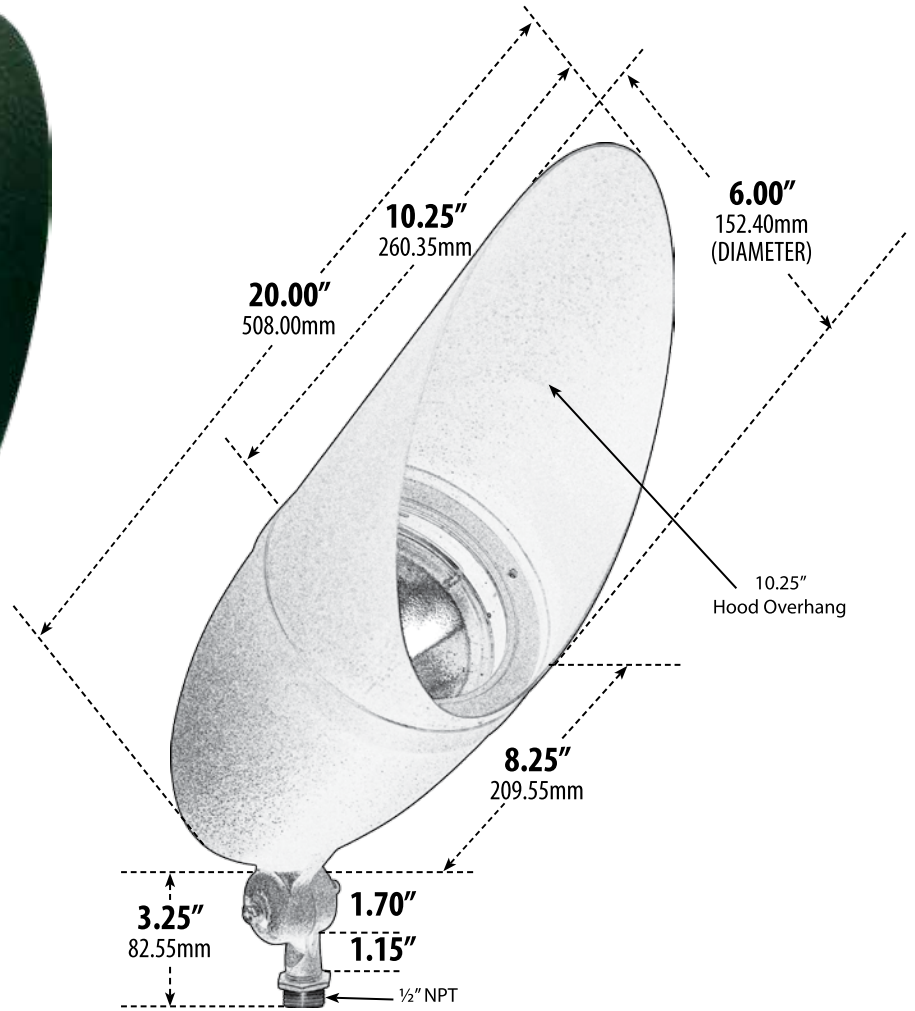

DPR41-HOOD

DIRECTIONAL SPOT LIGHT WITH HOOD

- ▶ **Material:** Powder Coated Cast Aluminum
- ▶ **Lens:** Clear, Heat Resistant, Tempered Glass
- ▶ **Lamp:** PAR38 (90W Maximum)

MODEL NUMBER	LAMP TYPE	ILLUMINANT TYPE	WATTS (W)	VOLTS (V)	LAMP(S) INCLUDED?
DPR41-HOOD	PAR38	INCANDESCENT	90	120	NO
DPR41-HOOD-LED18F	PAR38-LED	LED FLOOD	18	120-277	YES
DPR41-HOOD-LED18S	PAR38-LED	LED SPOT	18	120-277	YES

- ▶ **Adjustable Knuckle with 1/2" NPT**
- ▶ **Ground Spike Available:** LV-S6 (sold separately)
- ▶ **Available Color:** Black, Bronze, Green, Verde Green
- ▶ **ETL Approved**

Overall Dimensions:
8.00"H x 6.00"W x 21.00"D

Maximum Height: 20.00"
Minimum Height: 13.50"
Maximum Depth: 21.00"
Minimum Depth: 7.50"

Weight: 4.2 lbs
Approximate Wire Length: 7"
Box Dimensions:
22.00"H x 6.25"W x 6.25"D

DABMAR
LIGHTING

DABMAR LIGHTING INCORPORATED