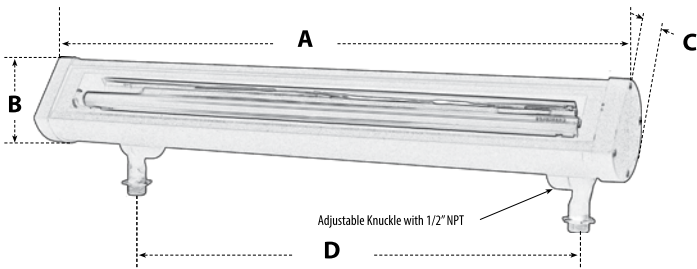

DF9402

FLUORESCENT LINEAR FLOOD & SIGN LIGHT

- ▶ **Material:** Powder Coated Cast Aluminum
- ▶ **Lens:** Clear, Heat Resistant, Tempered Glass
- ▶ **Lamp:** Fluorescent
- ▶ **Available Finish:** Black, Bronze, Verde Green, White
NOW Available in Silver
- ▶ **Adjustable Knuckles with 1/2" NPT**
- ▶ **Ground Mounting Spikes:** LV-S6 (sold separately)
- ▶ **ETL Listed**
- ▶ **Operating Temperature:** -4 to 122 degrees

DF9402

MODEL NUMBER	LAMP TYPE	ILLUMINANT TYPE	WATTS (W)	VOLTS (V)	LAMP(S) INCLUDED?
DF9402	F28T5	FLUORESCENT	28	120	YES

LENGTH: A = 47.63" WIDTH: B = 3.52" DEPTH: C = 2.75" DISTANCE BETWEEN LEGS: D = 41.13"

Overall Dimensions:
3.52"H x 47.63"W x 2.75"D

Weight: 9.14 lbs
Box Dimensions: 48.00"L x 5.00"W x 5.25"H

DABMAR
LIGHTING

DABMAR LIGHTING INCORPORATED

2140 Eastman Ave . Oxnard, CA 93030 . 805.604.9090 . f: 805.604.9050 . www.dabmar.com