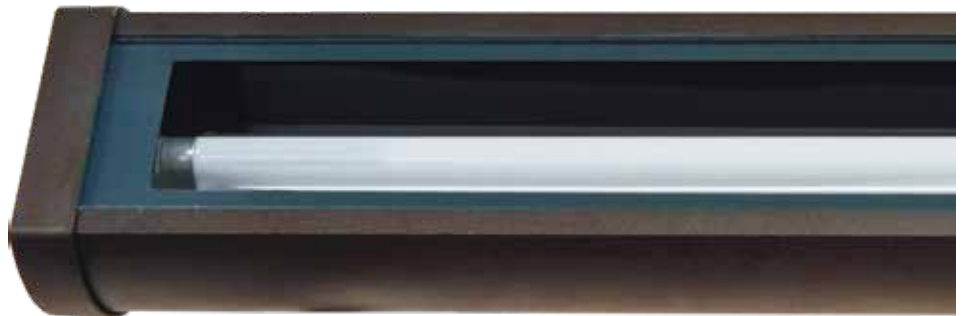

DF9402

FLUORESCENT LINEAR FLOOD & SIGN LIGHT

- ▶ **Material:** Powder Coated Cast Aluminum
- ▶ **Lens:** Clear, Heat Resistant, Tempered Glass
- ▶ **Lamp:** Fluorescent
- ▶ **Available Finish:** Black, Bronze, Verde Green, White
NOW Available in Silver
- ▶ **Adjustable Knuckles with 1/2" NPT**
- ▶ **Ground Mounting Spikes:** LV-S6 (sold separately)
- ▶ **ETL Listed**
- ▶ **Operating Temperature:** -4 to 122 degrees

DF9402

MODEL NUMBER	LAMP TYPE	ILLUMINANT TYPE	WATTS (W)	VOLTS (V)	LAMP(S) INCLUDED?
DF9402	F28T5	FLUORESCENT	28	120	YES

LENGTH: A = 47.63" WIDTH: B = 3.52" DEPTH: C = 2.75" DISTANCE BETWEEN LEGS: D = 41.13"

Overall Dimensions:
3.52"H x 47.63"W x 2.75"D

Weight: 9.14 lbs
Box Dimensions: 48.00"L x 5.00"W x 5.25"H

DABMAR
LIGHTING

DABMAR LIGHTING INCORPORATED

2140 Eastman Ave . Oxnard, CA 93030 . 805.604.9090 . f: 805.604.9050 . www.dabmar.com