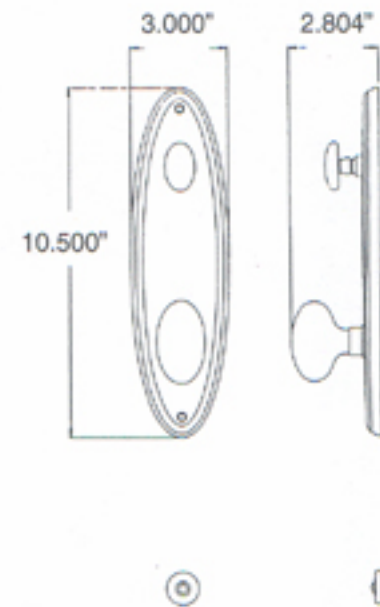

Images® Emergency Exit Locksets

BLAKELY™

No. 5360

CONCEALS
CYLINDRICAL
CUT-OUTS

SAW - PROOF
INSERT
1" THROW

Outside

Inside

5360-XXX-ENTR	Single Cylinder Entrance Set - adjustable backset latch and deadbolt 2-3/8" & 2-3/4"	6.76 lbs.
5360-XXX-DBLC	Double Cylinder Entrance Set - adjustable backset latch and deadbolt 2-3/8" & 2-3/4"	6.98 lbs.
5360-XXX-FD	Full Dummy Set	5.10 lbs.

NOTE: No. 5425 Knob supplied with each set

Contractor Package: When ordering, prefix product number with the number "8." Ex: 85360.003.ENTR.
Visual Package: When ordering, use product numbers listed above.