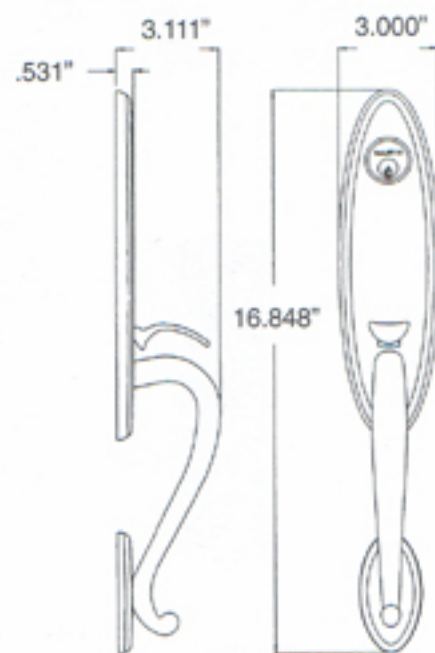

Images® Emergency Exit Locksets

BLAKELY™

No. 5360

CONCEALS
CYLINDRICAL
CUT-OUTS

SAW - PROOF
INSERT
1" THROW

Outside

Inside

5360-XXX-ENTR	Single Cylinder Entrance Set - adjustable backset latch and deadbolt 2-3/8" & 2-3/4"	6.76 lbs.
5360-XXX-DBLC	Double Cylinder Entrance Set - adjustable backset latch and deadbolt 2-3/8" & 2-3/4"	6.98 lbs.
5360-XXX-FD	Full Dummy Set	5.10 lbs.

NOTE: No. 5425 Knob supplied with each set

Contractor Package: When ordering, prefix product number with the number "8." Ex: 85360.003.ENTR.
Visual Package: When ordering, use product numbers listed above.