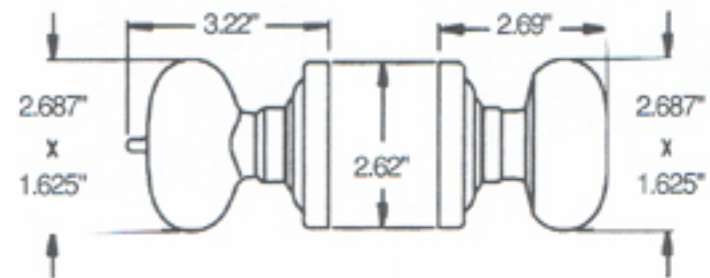

Images® Keyed Entry Locksets

Inside

Outside

5225/5226

5225.XXX.ENTR
5225.XXX.FD

Available in Contractor Pack Only

5226.XXX.ENTR
5226.XXX.FD

Keyed Egg Knob

Entrance Set-Adjustable Backset Latch 2-3/8" or 2-3/4"
Full Dummy Set

3.60 lbs. (1.64kg)
3.00 lbs. (1.36kg)

Entrance Set-Adjustable Backset Latch 2-3/8" or 2-3/4"
Full Dummy Set

3.60 lbs. (1.64kg)
3.00 lbs. (1.36kg)