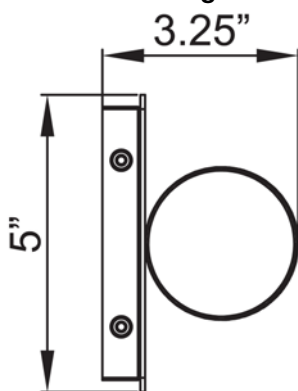

See Page 2 for Custom Product Options

Product Dimensions

Fixture	Canopy
Length :: N/A	Length :: .8"
Width :: 24"	Width :: 7"
Diameter :: N/A	Diameter :: N/A
Extension :: 3.25"	Height :: 5"
Height :: 5"	
Overall Height :: N/A	

Specifications

Frame Material :: Metal
 Diffuser Material :: Glass
 Lamping Type :: N/A
 Lamping Base :: SSL
 Lamp Quantity :: 1
 Lamp Wattage :: 30 W
 Total Wattage :: 30 W
 Lamps Included :: Yes
 J-Box Type :: Standard 4

Line Drawing #1

Line Drawing #2

IES File

Toll Free 800-828-5483 or www.AccessLighting.com

14410 Myford Road, Irvine, CA 92606

The information provided is subject to change without notice. ©2018 Access Lighting Corporation. All Rights Reserved
 Rev. 4/6/2018 Filename: 70038LEDD-CH_OPL.pdf