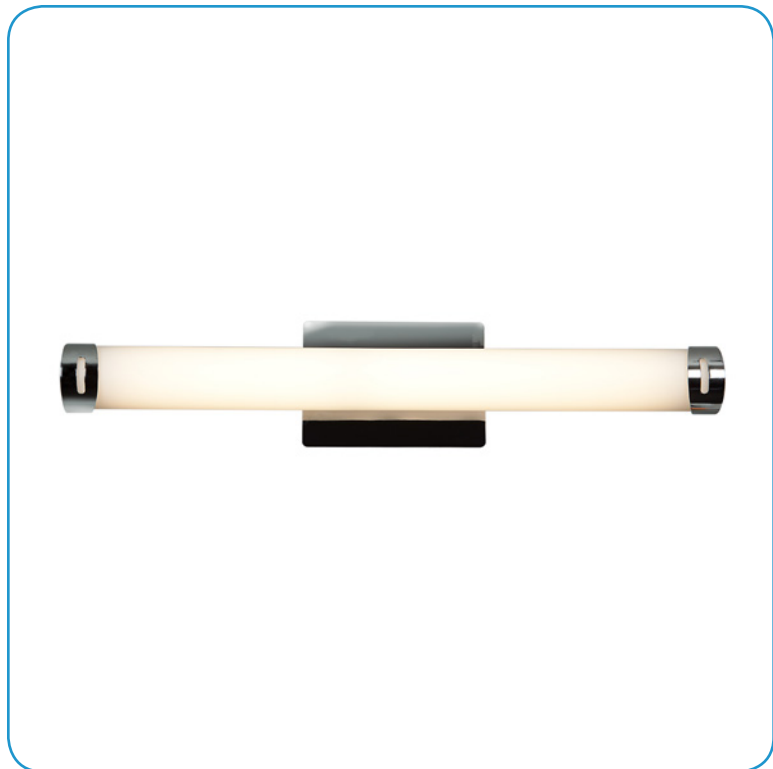

Model No :: **70038LEDD-CH/OPL**
 Name :: Chic

Project Name :: _____
 Location :: _____
 Type :: _____
 Quantity :: _____
 Notes :: _____

Product Information

Product ID :: 70038
 UPC Code :: 641594197075
 Mounting Type :: Wall
 Finish :: Chrome (CH)
 Diffuser :: Opal (OPL)

See Page 2 for Custom Product Options

Product Dimensions

Fixture	Canopy
Length :: N/A	Length :: .8"
Width :: 24"	Width :: 7"
Diameter :: N/A	Diameter :: N/A
Extension :: 3.25"	Height :: 5"
Height :: 5"	
Overall Height :: N/A	

Specifications

Frame Material :: Metal
 Diffuser Material :: Glass
 Lamping Type :: N/A
 Lamping Base :: SSL
 Lamp Quantity :: 1
 Lamp Wattage :: 30 W
 Total Wattage :: 30 W
 Lamps Included :: Yes
 J-Box Type :: Standard 4