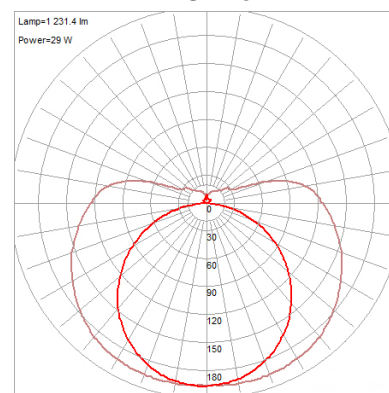

See Page 2 for Custom Product Options

Product Dimensions

Fixture	Canopy
Length :: N/A	Length :: .8"
Width :: 24"	Width :: 7"
Diameter :: N/A	Diameter :: N/A
Extension :: 3.25"	Height :: 5"
Height :: 5"	
Overall Height :: N/A	

Voltage

Voltage :: 120v

Photometrics

CCT :: 3000K
 CRI :: 85
 Wattage :: 30
 Nominal Lumens :: 1652
 Delivered Lumens :: N/A

Recommended Dimmers

(ELV) LUTRON Diva DVELV-300P; (ELV) LUTRON Diva DVELV-303P; (TRIAC) LUTRON Diva DVCL-153P

Line Drawing #1

Line Drawing #2

IES File

Toll Free 800-828-5483 or www.AccessLighting.com

14410 Myford Road, Irvine, CA 92606

The information provided is subject to change without notice. ©2018 Access Lighting Corporation. All Rights Reserved
 Rev. 4/6/2018 Filename: 70038LEDD-CH_OPL.pdf