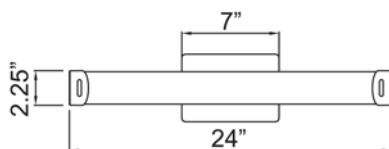

See Page 2 for Custom Product Options

Product Dimensions

Fixture	Canopy
Length :: N/A	Length :: .8"
Width :: 24"	Width :: 7"
Diameter :: N/A	Diameter :: N/A
Extension :: 3.25"	Height :: 5"
Height :: 5"	
Overall Height :: N/A	

Voltage

Voltage :: 120v

Photometrics

CCT :: 3000K
 CRI :: 85
 Wattage :: 30
 Nominal Lumens :: 1652
 Delivered Lumens :: N/A

Recommended Dimmers

(ELV) LUTRON Diva DVELV-300P; (ELV) LUTRON Diva DVELV-303P; (TRIAC) LUTRON Diva DVCL-153P

Line Drawing #1

Line Drawing #2

IES File

Toll Free 800-828-5483 or www.AccessLighting.com

14410 Myford Road, Irvine, CA 92606

The information provided is subject to change without notice. ©2018 Access Lighting Corporation. All Rights Reserved
 Rev. 4/6/2018 Filename: 70038LEDD-CH_OPL.pdf