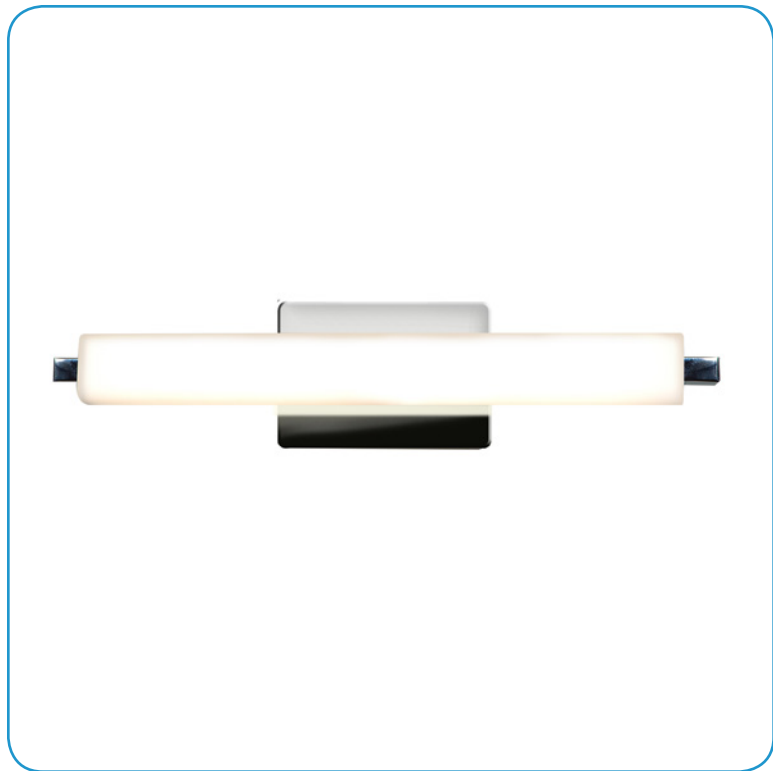

Model No :: **70035LEDD-CH/OPL**
 Name :: Chic

Project Name :: _____
 Location :: _____
 Type :: _____
 Quantity :: _____
 Notes :: _____

Product Information

Product ID :: 70035
 UPC Code :: 641594197044
 Mounting Type :: Wall
 Finish :: Chrome (CH)
 Diffuser :: Opal (OPL)

See Page 2 for Custom Product Options

Product Dimensions

Fixture	Canopy
Length :: N/A	Length :: 1"
Width :: 19"	Width :: 7"
Diameter :: N/A	Diameter :: N/A
Extension :: 3.75"	Height :: 5"
Height :: 5"	
Overall Height :: N/A	

Specifications

Frame Material :: Metal
 Diffuser Material :: Glass
 Lamping Type :: N/A
 Lamping Base :: SSL
 Lamp Quantity :: 1
 Lamp Wattage :: 25 W
 Total Wattage :: 25 W
 Lamps Included :: Yes
 J-Box Type :: Standard 4