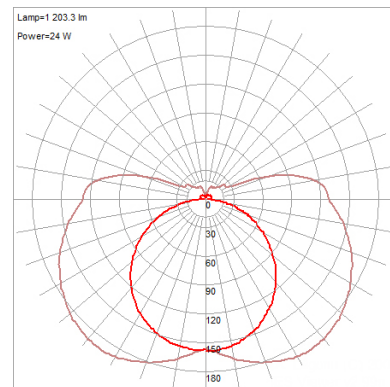

See Page 2 for Custom Product Options

Product Dimensions

Fixture	Canopy
Length :: N/A	Length :: 1"
Width :: 19"	Width :: 7"
Diameter :: N/A	Diameter :: N/A
Extension :: 3.75"	Height :: 5"
Height :: 5"	
Overall Height :: N/A	

Voltage

Voltage :: 120v

Photometrics

CCT :: 3000K
 CRI :: 85
 Wattage :: 25
 Nominal Lumens :: 1577
 Delivered Lumens :: N/A

Recommended Dimmers

(ELV) LUTRON Diva DVELV-300P; (ELV) LUTRON Diva DVELV-303P; (TRIAC) LUTRON Diva DVCL-153P

Line Drawing #1

Line Drawing #2

Image
Not Available

IES File

Toll Free 800-828-5483 or www.AccessLighting.com

14410 Myford Road, Irvine, CA 92606

The information provided is subject to change without notice. ©2018 Access Lighting Corporation. All Rights Reserved
 Rev. 4/6/2018 Filename: 70035LEDD-CH_OPL.pdf