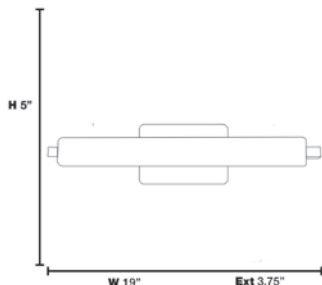

See Page 2 for Custom Product Options

Product Dimensions

Fixture	Canopy
Length :: N/A	Length :: 1"
Width :: 19"	Width :: 7"
Diameter :: N/A	Diameter :: N/A
Extension :: 3.75"	Height :: 5"
Height :: 5"	
Overall Height :: N/A	

Voltage

Voltage :: 120v

Photometrics

CCT :: 3000K
 CRI :: 85
 Wattage :: 25
 Nominal Lumens :: 1577
 Delivered Lumens :: N/A

Recommended Dimmers

(ELV) LUTRON Diva DVELV-300P; (ELV) LUTRON Diva DVELV-303P; (TRIAC) LUTRON Diva DVCL-153P

Line Drawing #1

Line Drawing #2

Image
Not Available

IES File

Toll Free 800-828-5483 or www.AccessLighting.com

14410 Myford Road, Irvine, CA 92606

The information provided is subject to change without notice. ©2018 Access Lighting Corporation. All Rights Reserved
 Rev. 4/6/2018 Filename: 70035LEDD-CH_OPL.pdf