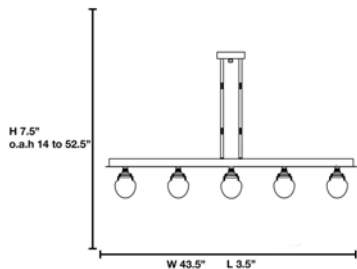

See Page 2 for Custom Product Options

Product Dimensions

Fixture		Canopy
Length :: 43"		Length :: N/A
Width :: 3.5"		Width :: N/A
Diameter :: N/A		Diameter :: N/A
Extension :: N/A		Height :: N/A
Height :: 7.5"		
Overall Height :: 52.5" Max.		

Specifications

Frame Material :: Stainless Steel
 Diffuser Material :: Glass
 Lamping Type :: N/A
 Lamping Base :: SSL
 Lamp Quantity :: 5
 Lamp Wattage :: 6 W
 Total Wattage :: 30 W
 Lamps Included :: Yes
 J-Box Type :: Standard 4

Voltage

Voltage :: 120v

Photometrics

CCT :: 3000K
 CRI :: 90
 Wattage :: 6
 Nominal Lumens :: 2000
 Delivered Lumens :: N/A

Recommended Dimmers

(ELV) LUTRON Diva DVELV-300P; (ELV) LUTRON Diva DVELV-303P; (ELV) LUTRON Skylark SELV-300P

Line Drawing #1

Line Drawing #2

Image
Not Available

IES File

Image
Not Available

Toll Free 800-828-5483 or www.AccessLighting.com

14410 Myford Road, Irvine, CA 92606

The information provided is subject to change without notice. ©2018 Access Lighting Corporation. All Rights Reserved
 Rev. 4/6/2018 Filename: 62476LEDD-CH_OPL.pdf