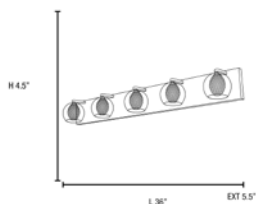

See Page 2 for Custom Product Options

Product Dimensions

Fixture		Canopy
Length ::	N/A	Length :: 36"
Width ::	36"	Width :: 4.5"
Diameter ::	N/A	Diameter :: N/A
Extension ::	5.5"	Height :: 0.9"
Height ::	4.75"	
Overall Height ::	N/A	

Voltage

Voltage :: 120v

Photometrics

CCT :: 2900K
 CRI :: N/A
 Wattage :: 40
 Nominal Lumens :: 2400
 Delivered Lumens :: N/A

Recommended Dimmers

(TRIAC) Any Standard Dimmer

Line Drawing #1

Line Drawing #2