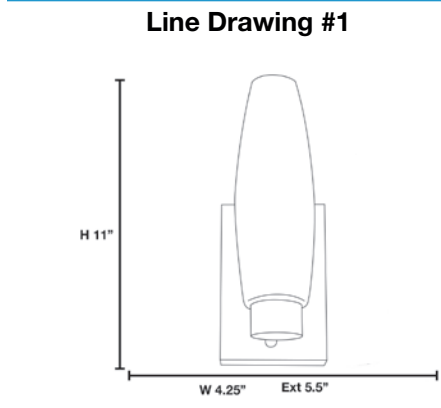

*See Page 2 for Custom Product Options*

**Product Dimensions**

Fixture	Canopy
Length :: N/A	Length :: 1.5"
Width :: 4.25"	Width :: 4.25"
Diameter :: N/A	Diameter :: N/A
Extension :: 5.5"	Height :: 6.5"
Height :: 11"	
Overall Height :: N/A	

**Line Drawing #2**

Image Not Available

**Toll Free 800-828-5483 or www.AccessLighting.com**

14410 Myford Road, Irvine, CA 92606  
 The information provided is subject to change without notice. ©2018 Access Lighting Corporation. All Rights Reserved  
 Rev. 4/6/2018 Filename: 50568LEDD-CH\_OPL.pdf