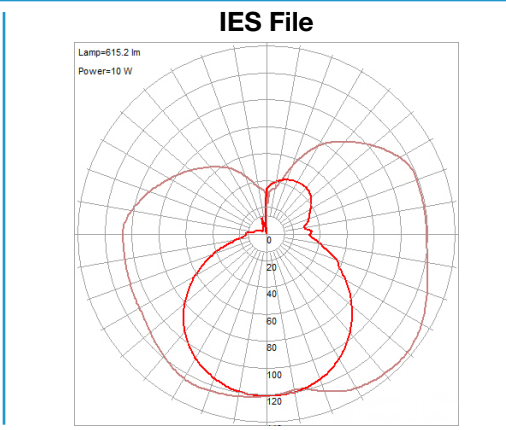

*See Page 2 for Custom Product Options*

**Product Dimensions**

Fixture	Canopy
Length :: N/A	Length :: 1.5"
Width :: 4.25"	Width :: 4.25"
Diameter :: N/A	Diameter :: N/A
Extension :: 5.5"	Height :: 6.5"
Height :: 11"	
Overall Height :: N/A	

**Voltage**

Voltage :: 120v

**Photometrics**

CCT :: 3200K  
 CRI :: 85  
 Wattage :: 10  
 Nominal Lumens :: 800  
 Delivered Lumens :: N/A

**Recommended Dimmers**

(ELV) LUTRON Skylark SELV-300P; (MLV) LUTRON Diva DVLV-600P

**Line Drawing #2**

Image Not Available

**Toll Free 800-828-5483 or www.AccessLighting.com**

14410 Myford Road, Irvine, CA 92606  
 The information provided is subject to change without notice. ©2018 Access Lighting Corporation. All Rights Reserved  
 Rev. 4/6/2018 Filename: 50568LEDD-CH\_OPL.pdf