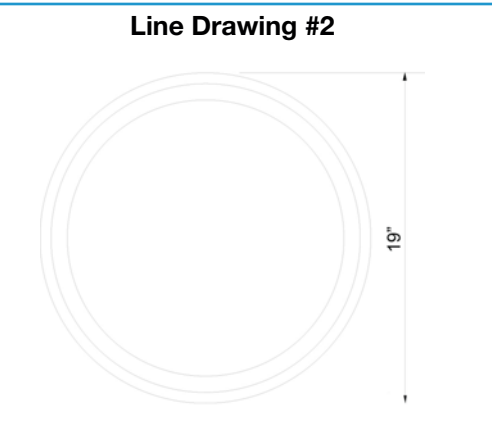

IES File

Image Not Available

Toll Free 800-828-5483 or www.AccessLighting.com

14410 Myford Road, Irvine, CA 92606
The information provided is subject to change without notice. ©2018 Access Lighting Corporation. All Rights Reserved
Rev. 4/6/2018 Filename:: 50081LEDDL-OP-L.pdf