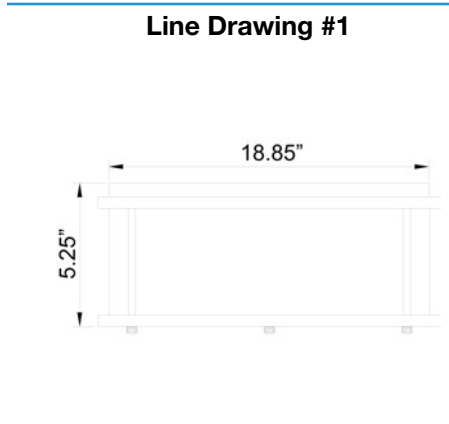

IES File

Image Not Available

Toll Free 800-828-5483 or www.AccessLighting.com

14410 Myford Road, Irvine, CA 92606
The information provided is subject to change without notice. ©2018 Access Lighting Corporation. All Rights Reserved
Rev. 4/6/2018 Filename:: 50081LEDDL-OP-L.pdf