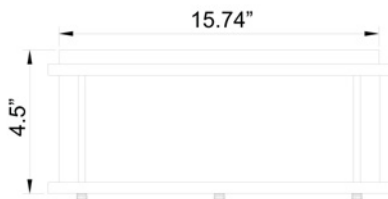

Model No :: **50080LEDDLDP-BRZ/OPL**
Name :: Conga

Project Name :: _____
Location :: _____
Type :: _____
Quantity :: _____
Notes :: _____

Product Information
Product ID :: 50080
UPC Code :: 641594221022
Mounting Type :: Ceiling
Finish :: Bronze (BRZ)
Diffuser :: Opal (OPL)

See Page 2 for Custom Product Options

Product Dimensions	
Fixture	Canopy
Length :: N/A	Length :: N/A
Width :: N/A	Width :: N/A
Diameter :: 16"	Diameter :: N/A
Extension :: N/A	Height :: N/A
Height :: 4.5"	
Overall Height :: N/A	

Technical Specifications

Qualifications	Specifications	Voltage	Recommended Dimmers
Location Rating :: Ceiling	Frame Material :: Metal	Voltage :: 120v	(ELV) LUTRON Skylark SELV-300P; (MLV) COOPER Aspire 9530SW; (TRIAC) LEGRAND Titan CD703-PW
Certification :: cETLus	Diffuser Material:: Glass	Photometrics	
IES File :: No	Lamping Type :: N/A	CCT :: 3000K	
Title 24 :: Yes	Lamping Base :: E-26	CRI :: 90	
Energy Star :: Yes	Lamp Quantity :: 1	Wattage :: 10	
ADA Compliant :: No	Lamp Wattage :: 10 W	Nominal Lumens :: 800	
Marine Grade :: No	Total Wattage :: 10 W	Delivered Lumens :: N/A	
Emergency Lighting :: No	Lamps Included :: Yes		
Warranty :: 3 Year Manufacture	J-Box Type :: Standard 4		

Line Drawing #1

IES File

Image Not Available

Toll Free 800-828-5483 or www.AccessLighting.com

14410 Myford Road, Irvine, CA 92606

The information provided is subject to change without notice. ©2018 Access Lighting Corporation. All Rights Reserved
Rev. 4/6/2018 Filename:: 50080LEDDLDP-BRZ_OPL.pdf