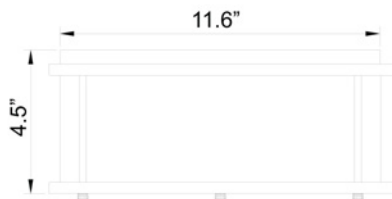

Model No :: **50079LEDDL-OP-LP-BRZ**
Name :: Conga

Project Name :: _____
Location :: _____
Type :: _____
Quantity :: _____
Notes :: _____

Product Information
Product ID :: 50079
UPC Code :: 641594225662
Mounting Type :: Ceiling
Finish :: Bronze (BRZ)
Diffuser :: Opal (OPL)

See Page 2 for Custom Product Options

Product Dimensions	
Fixture	Canopy
Length :: N/A	Length :: N/A
Width :: N/A	Width :: N/A
Diameter :: 12"	Diameter :: N/A
Extension :: N/A	Height :: N/A
Height :: 4.5"	
Overall Height :: N/A	

Technical Specifications

Qualifications	Specifications	Voltage	Recommended Dimmers
Location Rating :: Ceiling	Frame Material :: Metal	Voltage :: 120v	(ELV) LUTRON Skylark SELV-300P; (MLV) COOPER Aspire 9530SW; (TRIAC) LEGRAND Titan CD703-PW
Certification :: cULus	Diffuser Material :: Glass	Photometrics	
IES File :: No	Lamping Type :: N/A	CCT :: 3000K	
Title 24 :: Yes	Lamping Base :: E-26	CRI :: 90	
Energy Star :: No	Lamp Quantity :: 1	Wattage :: 10	
ADA Compliant :: No	Lamp Wattage :: 10 W	Nominal Lumens :: 800	
Marine Grade :: No	Total Wattage :: 10 W	Delivered Lumens :: N/A	
Emergency Lighting :: No	Lamps Included :: Yes		
Warranty :: 1 Year Manufacture	J-Box Type :: Standard 4		

Line Drawing #1

IES File

Image Not Available

Toll Free 800-828-5483 or www.AccessLighting.com

14410 Myford Road, Irvine, CA 92606
The information provided is subject to change without notice. ©2018 Access Lighting Corporation. All Rights Reserved
Rev. 4/6/2018 Filename:: 50079LEDDL-OP-LP-BRZ_OPL.pdf