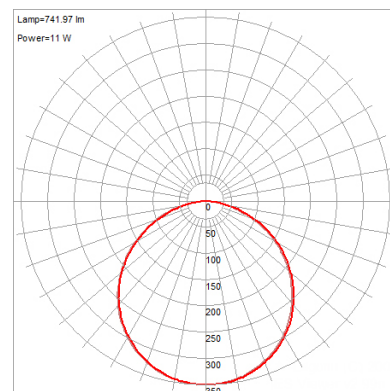

Image
Not Available

IES File