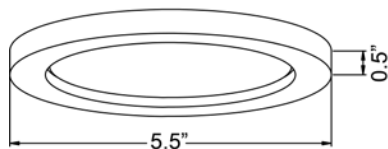

Line Drawing #2