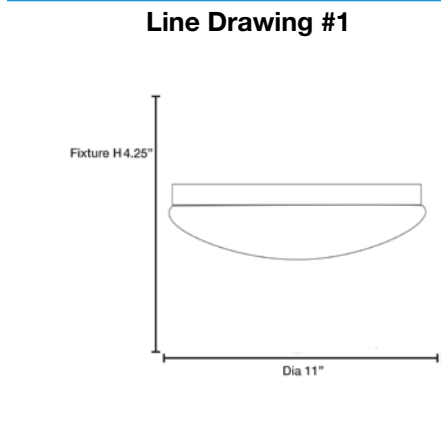

See Page 2 for Custom Product Options

Product Dimensions

| Fixture | Canopy |
|-----------------------|-----------------|
| Length :: N/A | Length :: N/A |
| Width :: N/A | Width :: N/A |
| Diameter :: 11" | Diameter :: N/A |
| Extension :: N/A | Height :: N/A |
| Height :: 4.25" | |
| Overall Height :: N/A | |

Line Drawing #2

Image Not Available

Toll Free 800-828-5483 or www.AccessLighting.com

14410 Myford Road, Irvine, CA 92606
 The information provided is subject to change without notice. ©2018 Access Lighting Corporation. All Rights Reserved
 Rev. 4/6/2018 Filename:: 20780LEDD-WH_ACR.pdf