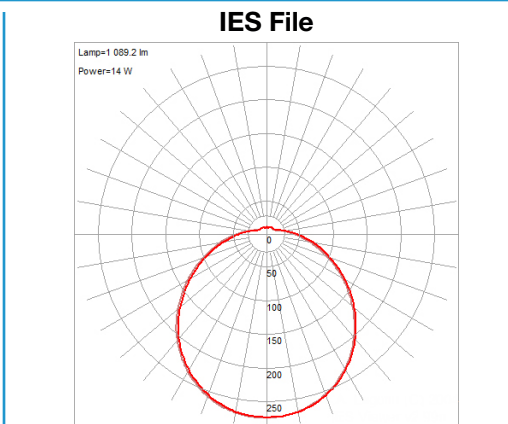

Toll Free 800-828-5483 or www.AccessLighting.com

14410 Myford Road, Irvine, CA 92606
The information provided is subject to change without notice. ©2018 Access Lighting Corporation. All Rights Reserved
Rev. 4/6/2018 Filename:: 20780LEDD-WH_ACR.pdf