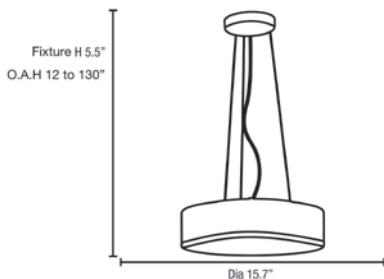

Line Drawing #2

Image Not Available

IES File

Image Not Available

Toll Free 800-828-5483 or www.AccessLighting.com

14410 Myford Road, Irvine, CA 92606

The information provided is subject to change without notice. ©2018 Access Lighting Corporation. All Rights Reserved
Rev. 4/6/2018 Filename:: 20673LEDDL-CH_OPL.pdf