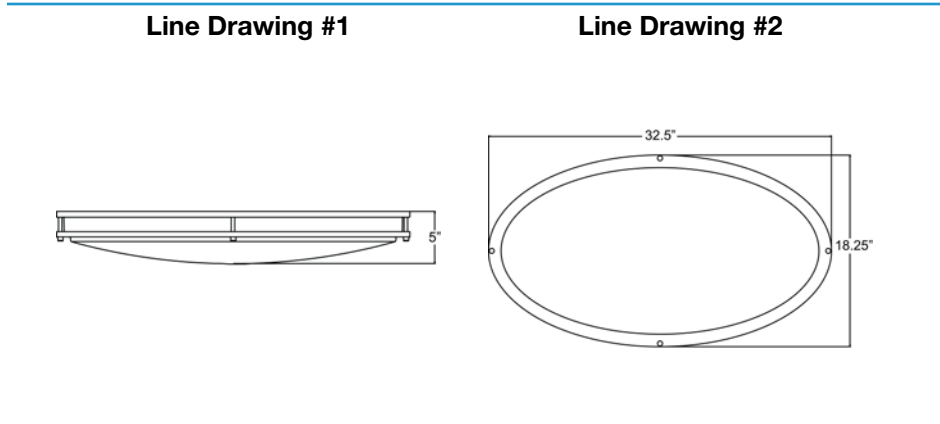

IES File

Image
Not Available