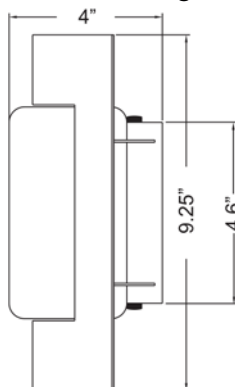

Line Drawing #2

IES File