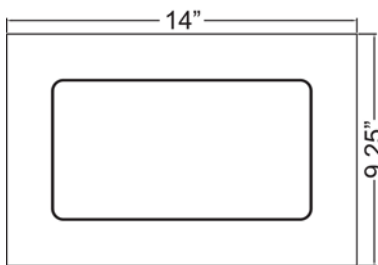

Model No :: **20449LEDDL P-SAT/OPL**
Name :: Eclipse

Project Name :: _____
Location :: _____
Type :: _____
Quantity :: _____
Notes :: _____

Product Information	
Product ID ::	20449
UPC Code ::	641594216028
Mounting Type ::	Wall
Finish ::	Satin (SAT)
Diffuser ::	Opal (OPL)

See Page 2 for Custom Product Options

Product Dimensions		
Fixture		Canopy
Length ::	N/A	Length :: 9.25"
Width ::	9.25"	Width :: 4.6"
Diameter ::	N/A	Diameter :: N/A
Extension ::	4"	Height :: 1"
Height ::	14"	
Overall Height ::	N/A	

Technical Specifications

Qualifications	Specifications	Voltage	Recommended Dimmers
Location Rating :: Wall	Frame Material :: Steel	Voltage :: 120v	(ELV) LUTRON Skylark SELV-300P; (MLV) COOPER Aspire 9530SW; (TRIAC) LEGRAND Titan CD703-PW
Certification :: cULus	Diffuser Material :: Glass		
IES File :: No	Lamping Type :: N/A	Photometrics	
Title 24 :: No	Lamping Base :: E-26	CCT :: 3000K	
Energy Star :: No	Lamp Quantity :: 1	CRI :: 80	
ADA Compliant :: Yes	Lamp Wattage :: 9 W	Wattage :: 9	
Marine Grade :: No	Total Wattage :: 9 W	Nominal Lumens :: 800	
Emergency Lighting :: No	Lamps Included :: Yes	Delivered Lumens :: N/A	
Warranty :: 1 Year Manufacture	J-Box Type :: Standard 4		

Line Drawing #1

IES File

Image Not Available

Toll Free 800-828-5483 or www.AccessLighting.com

14410 Myford Road, Irvine, CA 92606

The information provided is subject to change without notice. ©2018 Access Lighting Corporation. All Rights Reserved
Rev. 4/6/2018 Filename:: 20449LEDDL P-SAT_OPL.pdf