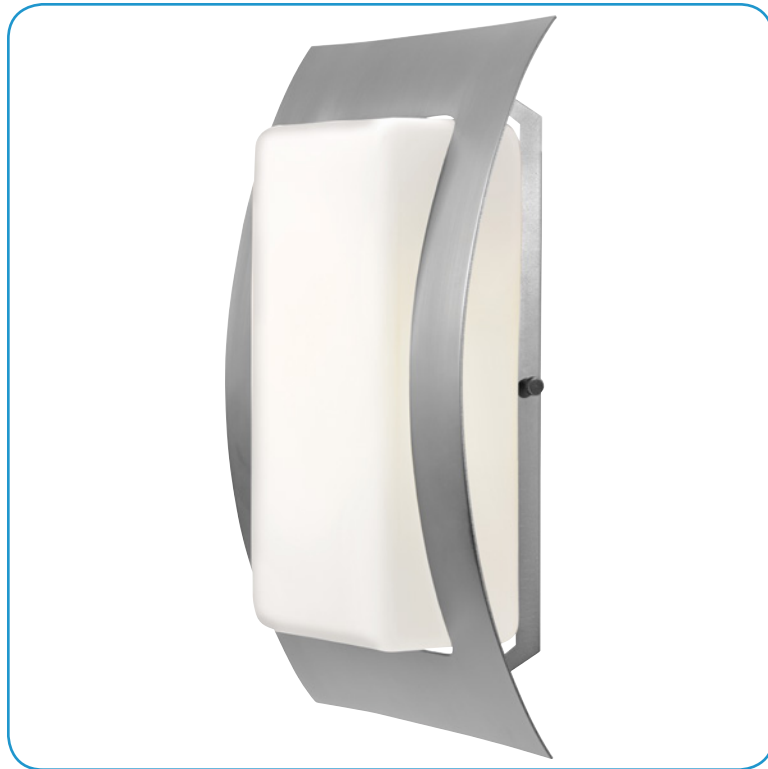

Model No :: **20449LEDDL P-SAT/OPL**
 Name :: Eclipse

Project Name :: _____
 Location :: _____
 Type :: _____
 Quantity :: _____
 Notes :: _____

Product Information	
Product ID ::	20449
UPC Code ::	641594216028
Mounting Type ::	Wall
Finish ::	Satin (SAT)
Diffuser ::	Opal (OPL)

See Page 2 for Custom Product Options

Product Dimensions		
Fixture		Canopy
Length ::	N/A	Length :: 9.25"
Width ::	9.25"	Width :: 4.6"
Diameter ::	N/A	Diameter :: N/A
Extension ::	4"	Height :: 1"
Height ::	14"	
Overall Height ::	N/A	

Technical Specifications

Qualifications	Specifications	Voltage	Recommended Dimmers
Location Rating :: Wall	Frame Material :: Steel	Voltage :: 120v	(ELV) LUTRON Skylark SELV-300P; (MLV) COOPER Aspire 9530SW; (TRIAC) LEGRAND Titan CD703-PW
Certification :: cULus	Diffuser Material :: Glass		
IES File :: No	Lamping Type :: N/A	Photometrics	
Title 24 :: No	Lamping Base :: E-26	CCT :: 3000K	
Energy Star :: No	Lamp Quantity :: 1	CRI :: 80	
ADA Compliant :: Yes	Lamp Wattage :: 9 W	Wattage :: 9	
Marine Grade :: No	Total Wattage :: 9 W	Nominal Lumens :: 800	
Emergency Lighting :: No	Lamps Included :: Yes	Delivered Lumens :: N/A	
Warranty :: 1 Year Manufacture	J-Box Type :: Standard 4		