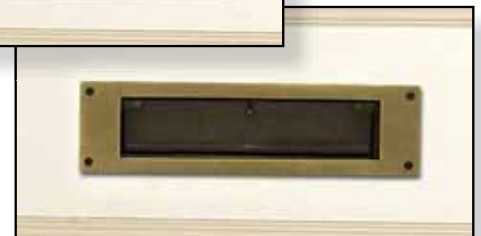

Rear view of #4075 in antique finish displayed