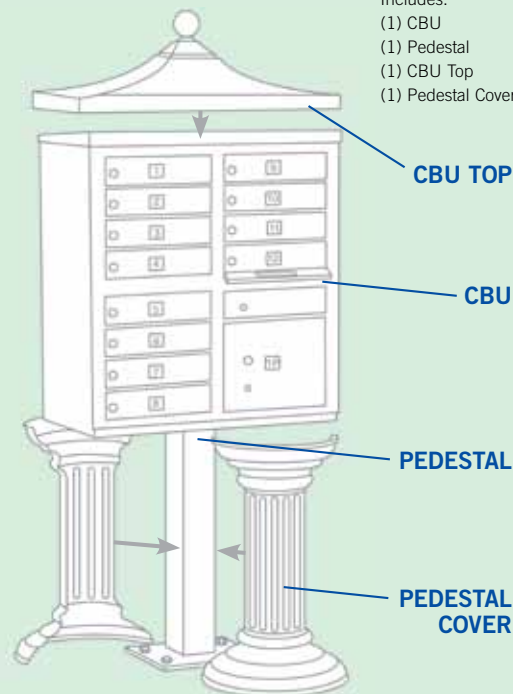

Regency® Decorative CBU's

REGENCY® DECORATIVE CBU's USPS ACCESS FRONT LOADING

Made of heavy duty aluminum and stainless steel hardware, Salsbury 3300R series U.S.P.S. approved Regency Decorative Cluster Box Units (CBU's) are an easy to order complete package that includes a Salsbury 3300 series CBU and matching pedestal (see CBU specifications on pages 6-9), an attractive decorative CBU top and an elegant decorative CBU pedestal cover. U.S.P.S. approved decorative tops and decorative pedestal covers are made of die-cast aluminum and can be ordered separately - see page 8. The decorative top easily attaches to the CBU and includes a 3" ball finial and an attractive sloping design. The decorative pedestal cover easily attaches to the CBU pedestal and includes a plastic insect guard and installation hardware. Regency Decorative CBU's are accessed from the front through two (2) easy opening master door panels and feature a powder coated finish available in five (5) contemporary colors. Each aluminum door includes a heavy duty five (5) pin cylinder cam lock with a dust/rain shield and three (3) keys. One additional compartment in each unit is labeled "Outgoing Mail" and includes a weather protection flap and an 11-1/2" W x 3/4" H mail slot. Each unit includes one or two (2) fully integrated parcel lockers. Each mailbox door has a 1" high number and parcel locker(s) are labeled with a "P" and corresponding number. Regency Decorative CBU's are an attractive addition to commercial and residential developments. Minor assembly is required.

3300 SERIES DOOR SIZES

#3351¹ Replacement door
\$40.00

#3352¹ Replacement door
\$50.00

(2) #3316R's in sandstone finish with custom engraved placards (#3367) displayed

SAMPLE INSTALLATION

- Model displayed:
(1) 3312R
Includes:
(1) CBU
(1) Pedestal
(1) CBU Top
(1) Pedestal Cover