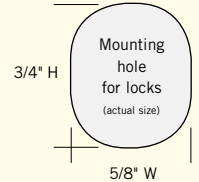

different key changes).