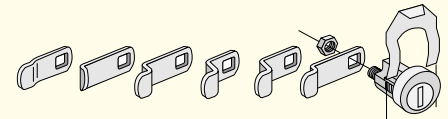

UNIVERSAL MAILBOX REPLACEMENT LOCKS

Each universal mailbox replacement lock includes at least five (5) separate interchangeable cams to adapt to various mailbox manufacturers' door locks.

Items #1190 and #1195

include two (2) keys and three (3) keys, respectively and (100

different key changes).

- 1190 Universal Lock**
- for 4B+ Horizontal and Vertical styles
 - nut mounted with two (2) keys
 - \$15.00

- 1195 Universal Lock**
- for CBU E-series and NDCBU pedestal styles
 - clip mounted with (3) keys
 - \$15.00