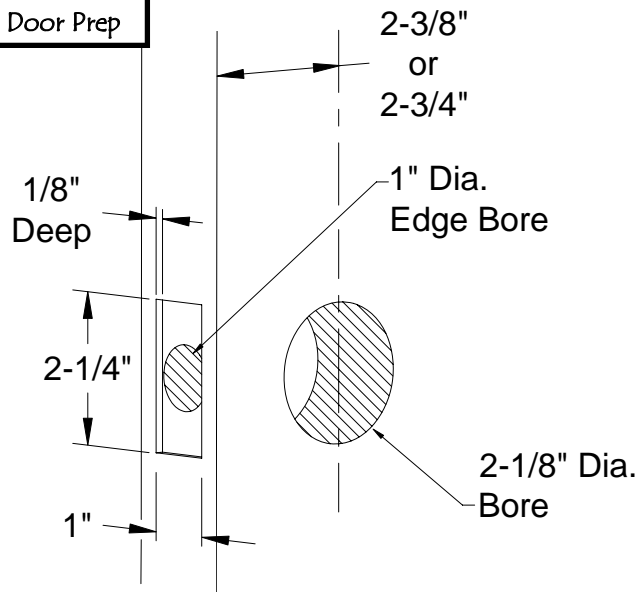

Installation Instructions-Single Cylinder Deadbolts

Door Prep

Install Bolt

Door Jamb Prep

Outside

Tailpiece Horizontal

Inside

epitome  
ASSA ABLOY