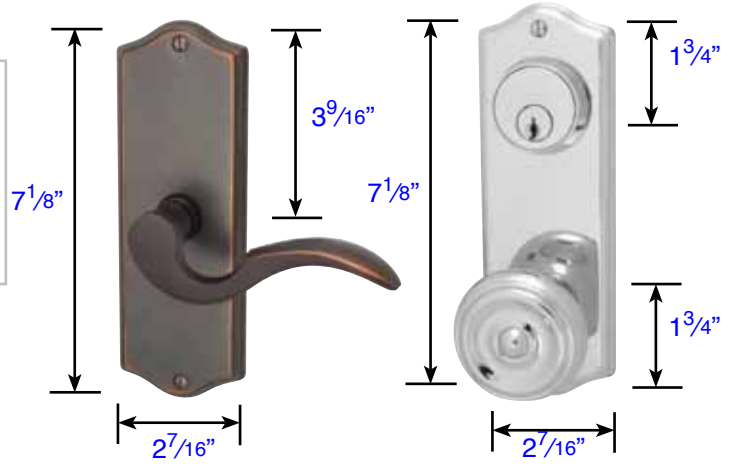

**Colonial Style** *Plate are 3/8" Thick*

<p><b>Non-Keyed</b>                  Passage (8010)                  Privacy (8020)                  Dummy (8001)</p>	<p><b>Keyed</b>  <b>3 5/8" C-to-C</b>                  Single Cylinder (8060)                  Double Cylinder (8160)                  Dummy (8065)</p>
---	---

<p><b>Non-Keyed</b>                  Passage (8711)                  Privacy (8811)                  Dummy (8851)</p>	<p><b>Keyed</b>  <b>5 1/2" C-to-C</b>                  Single Cylinder (8990)                  Double Cylinder (8991)                  Dummy (8995)</p>
---	---

**Belmont Style** *Plate are 3/8" Thick*

<p><b>Non-Keyed</b>                  Passage (8102)                  Privacy (8202)                  Dummy (8052)</p>	<p><b>Keyed</b>  <b>3 5/8" C-to-C</b>                  Single Cylinder (8070)                  Double Cylinder (8071)                  Dummy (8075)</p>
---	---