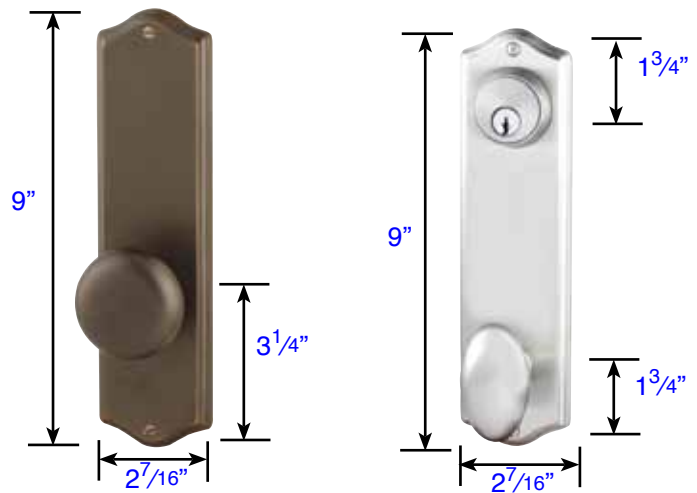

**Colonial Style** *Plate are 3/8" Thick*

<p><b>Non-Keyed</b>                  Passage (8010)                  Privacy (8020)                  Dummy (8001)</p>	<p><b>Keyed</b>  <b>3 5/8" C-to-C</b>                  Single Cylinder (8060)                  Double Cylinder (8160)                  Dummy (8065)</p>
---	---

<p><b>Non-Keyed</b>                  Passage (8711)                  Privacy (8811)                  Dummy (8851)</p>	<p><b>Keyed</b>  <b>5 1/2" C-to-C</b>                  Single Cylinder (8990)                  Double Cylinder (8991)                  Dummy (8995)</p>
---	---

**Belmont Style** *Plate are 3/8" Thick*

<p><b>Non-Keyed</b>                  Passage (8102)                  Privacy (8202)                  Dummy (8052)</p>	<p><b>Keyed</b>  <b>3 5/8" C-to-C</b>                  Single Cylinder (8070)                  Double Cylinder (8071)                  Dummy (8075)</p>
---	---