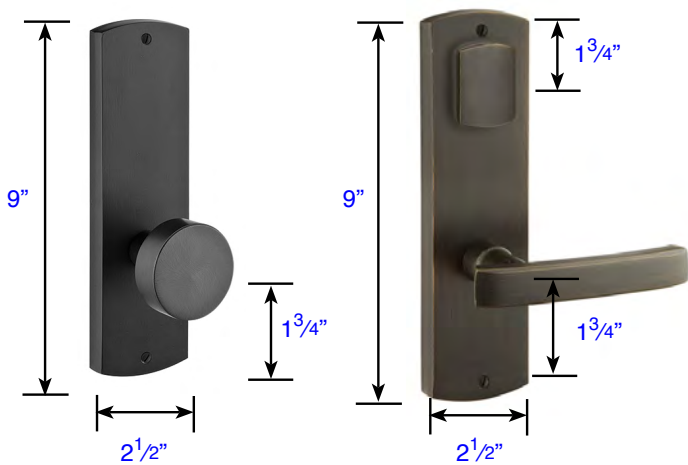

Missoula Style *Plate are 1/2" Thick*

Non-Keyed
Passage (71023)
Privacy (72023)
Dummy (70063)

Keyed
3 5/8" C-to-C
Single Cylinder (7370)
Double Cylinder (7371)
Dummy (7375)

Non-Keyed
Passage (7522)
Privacy (7622)
Dummy (7562)

Keyed
5 1/2" C-to-C
Single Cylinder (7570)
Double Cylinder (7571)
Dummy (7575)