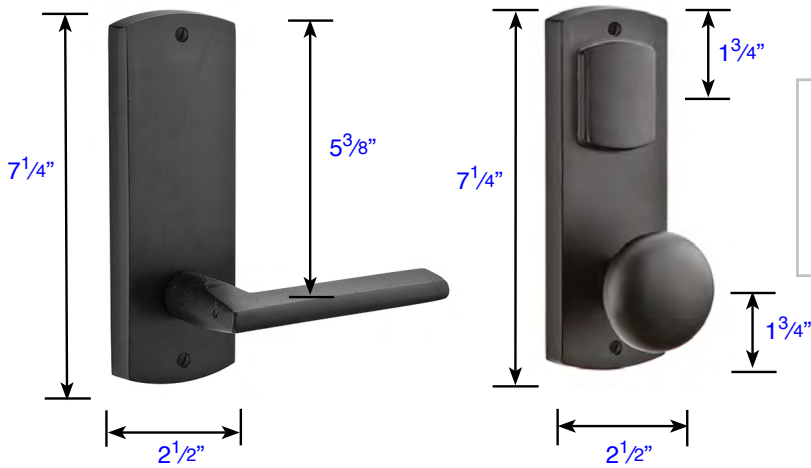

Missoula Style *Plate are 1/2" Thick*

Non-Keyed
Passage (71023)
Privacy (72023)
Dummy (70063)

Keyed
3 5/8" C-to-C
Single Cylinder (7370)
Double Cylinder (7371)
Dummy (7375)

Non-Keyed
Passage (7522)
Privacy (7622)
Dummy (7562)

Keyed
5 1/2" C-to-C
Single Cylinder (7570)
Double Cylinder (7571)
Dummy (7575)